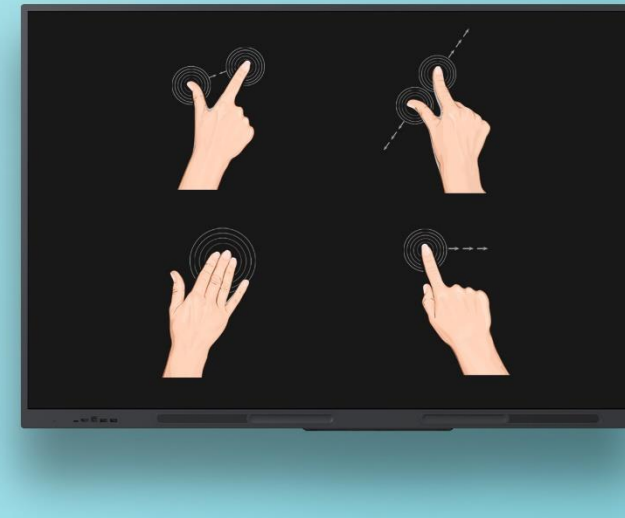

Driver-free Wireless Screen Mirroring Flexible and Efficient Multi-Screen Interaction

With this function, documents (PPT, Word, Excel), pictures, audio and video files on mobile phones/ tablets/ laptops can be wirelessly transmitted to screen.

Four Split View

Allow up to four devices to display simultaneously on split screens, and you can zoom in one screen and switch screens freely

Intelligent Touch, High Precision Writing

- ① Multi-gesture recognition
- ② Intelligent writing and erasing
- ③ Zoom, drag and with ease
- ④ 20-point touch function

Smooth Writing

Thanks to optical bonding inside the panel and the pressure-sensitive pen, you get a smooth and precise writing experience.

±1.5 mm
Writing accuracy

± 48 ms
Response speed

4K Display
Whiteboard

Infrared 0 lamination
technology