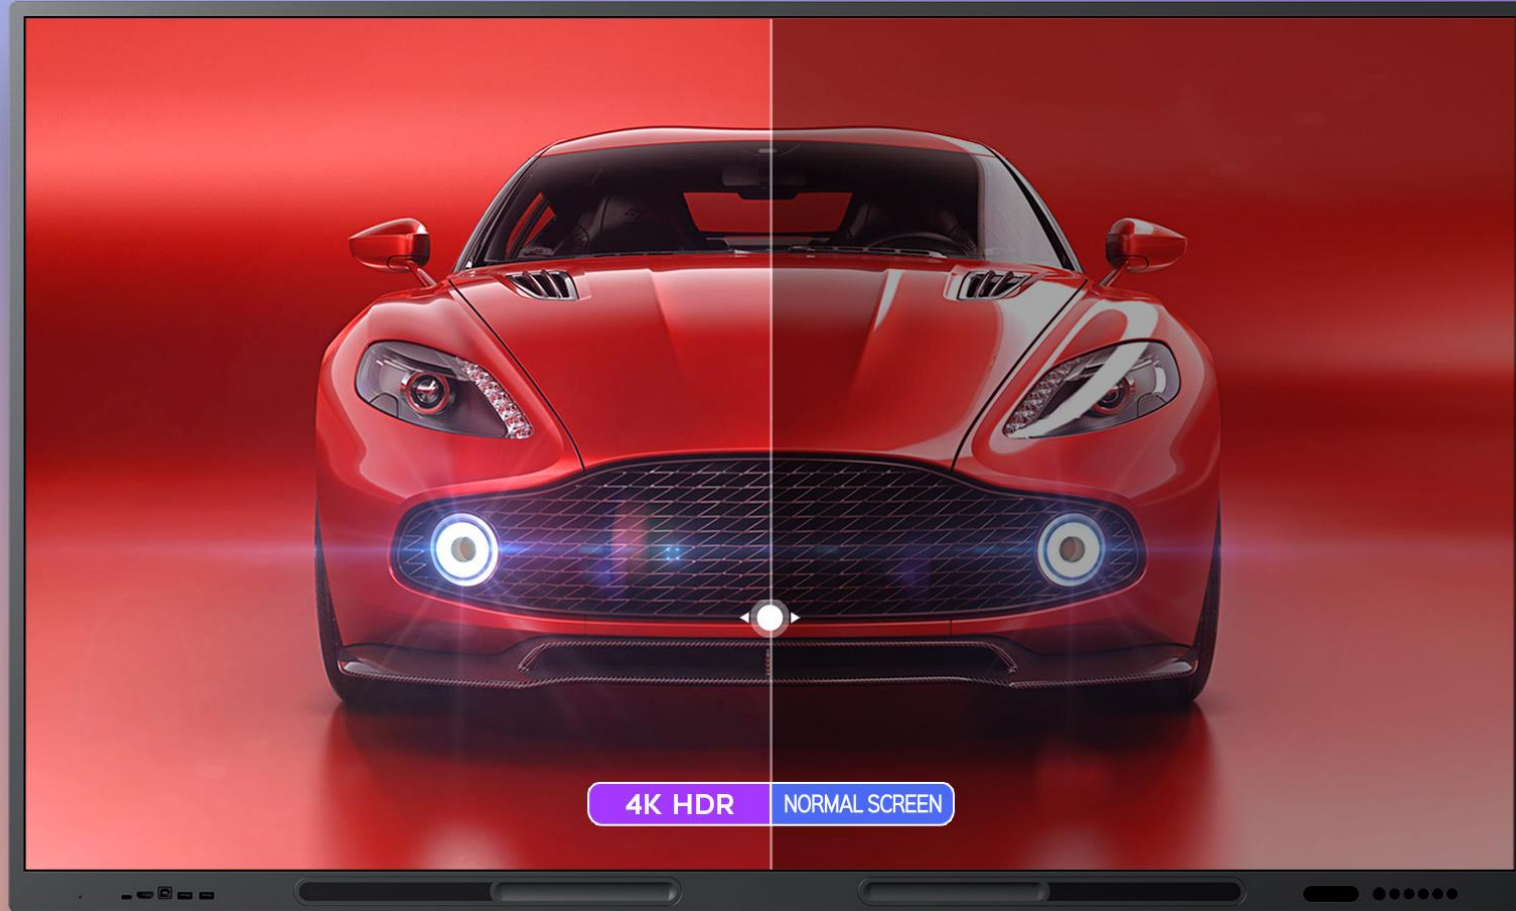

# 4K Anti-glare for better business display

4K Htech Anti-glare and high color gamut make your display more vivid

Anti glare

4K Ultra High Resolution

High contrast

High brightness

High range

Zero Gap