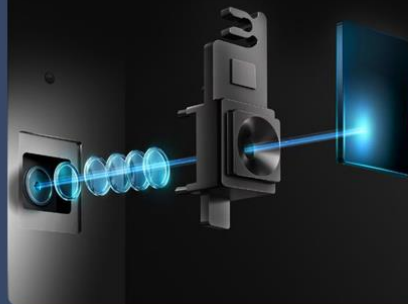

T60P USP

Ultra narrow metal frame

Ultra thin integrated design

Meet Easy with All In One Design

13M Pixel

WDR Technology embedded

8 Array Microphone

10 meters pick-up voice supported

Touch and Write

Low delay touch
High precision writing

Zero Gap

See more clearly
More fluent writing

Quad core

Efficient computing power

4GB RAM + 32GB ROM

Dual System

Android 11 + Windows 10

Android 11

Windows 10

WIFI 5

Faster wireless connection

100M NetWork

Wired high-speed network

Meeting Tools

TYPE-C + HDMI IN

More Interface